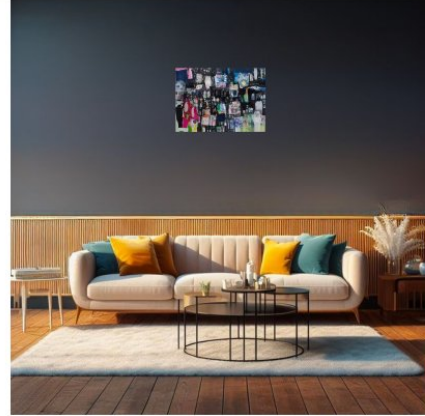

Living Room