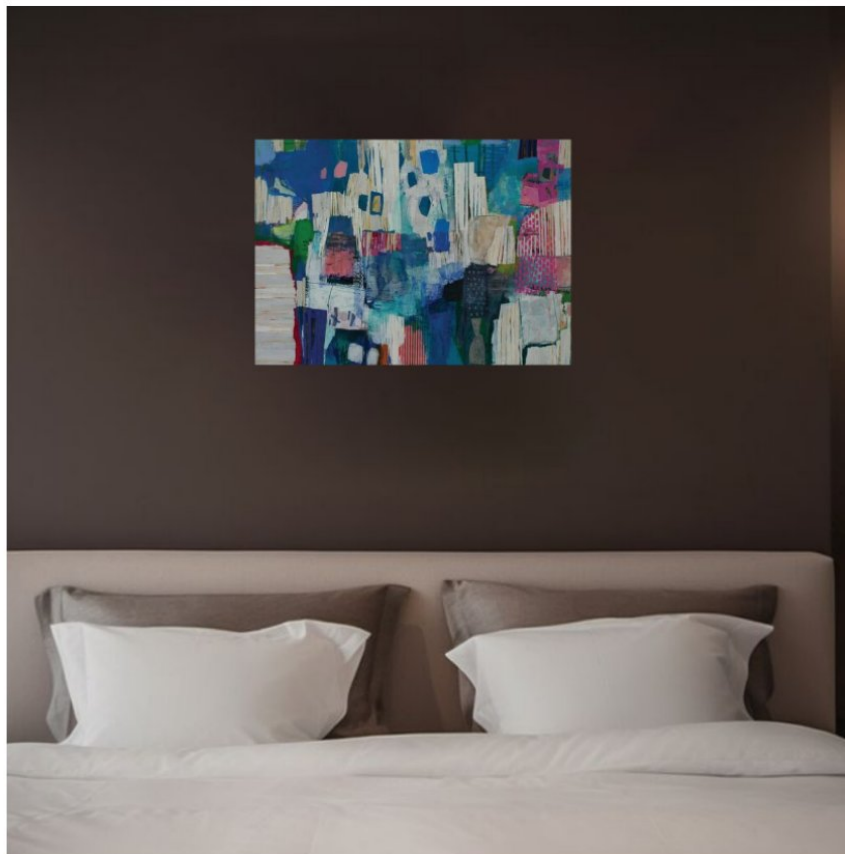

Each work carries an energy — like a vibration woven from layers of color and texture — that brings quiet resonance to the viewer's inner world. Every painting is born from a wish: that someone standing before it might feel, for a moment, a quiet happiness — a lightness in the chest they cannot quite explain.

50x70cm · Acrylic and Collage on Canvas · Available for commission in custom sizes

WORK

Signal from Nowhere

Kitchen / Dining

Living Room

Bedroom

Black Abstraction

50x70cm · Acrylic and Collage on Canvas · Available for commission in custom sizes

WORK

Black Abstraction

Kitchen / Dining

Living Room

Bedroom

Brim Over

65x80cm · Acrylic and Collage on Canvas · Available for commission in custom sizes

WORK