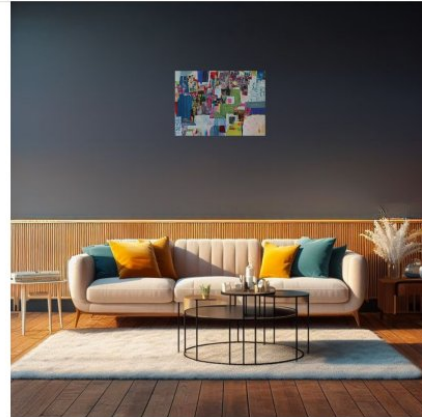

A Detour to Catch Up with Thought

50x70cm · Acrylic and Collage on Canvas · Available for commission in custom sizes

WORK

A Detour to Catch Up with Thought

Kitchen / Dining

Living Room

Bedroom

Signal from Nowhere

50x70cm · Acrylic and Collage on Canvas · Available for commission in custom sizes

WORK

Signal from Nowhere

Kitchen / Dining

Living Room

Bedroom

Black Abstraction

50x70cm · Acrylic and Collage on Canvas · Available for commission in custom sizes